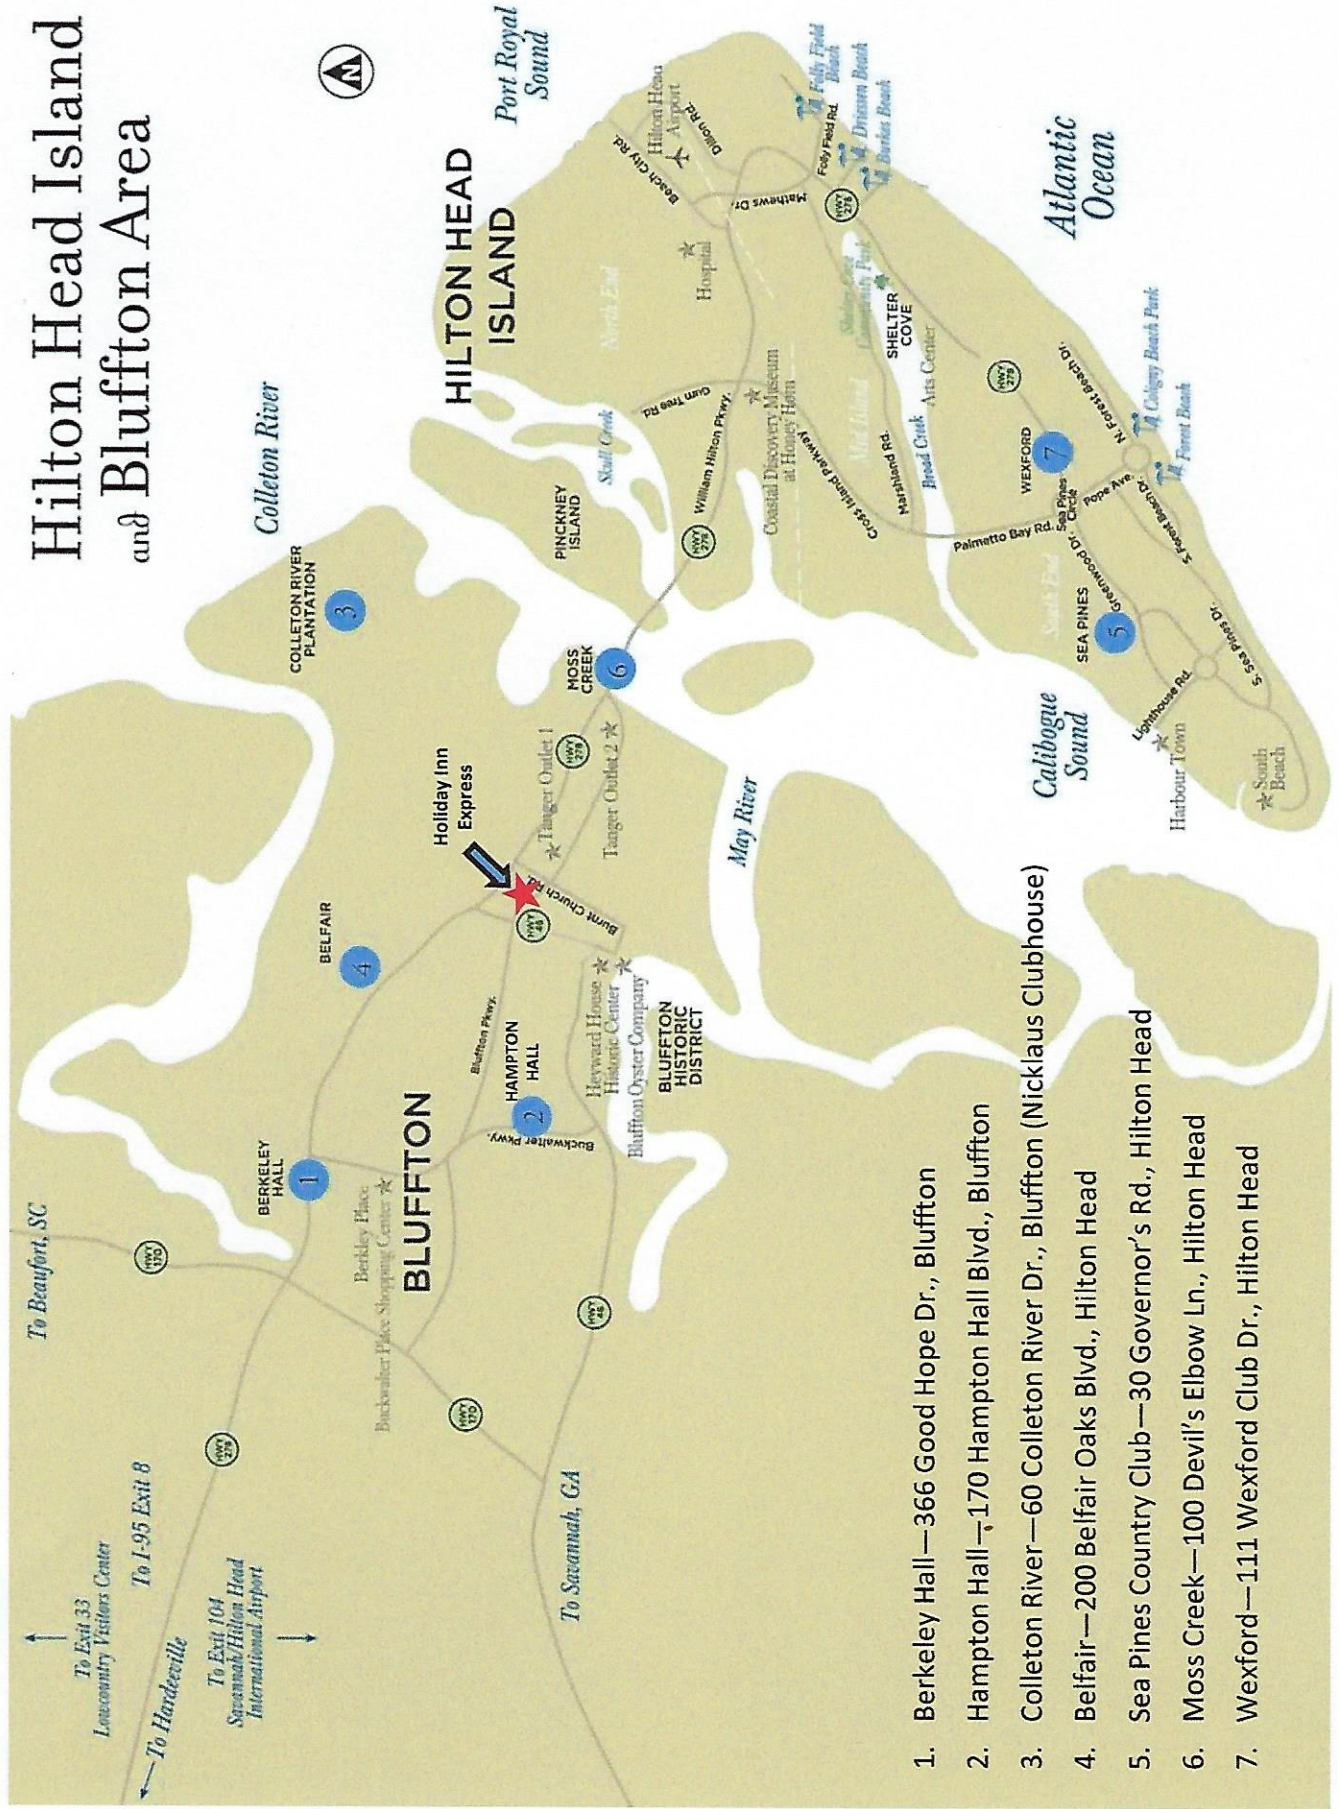

2018 Summer Conference: Host Clubs

Belfair

200 Belfair Oaks Blvd.
Bluffton, SC 29910

Berkeley Hall Club

366 Good Hope Road
Bluffton, SC 29909

Colleton River Plantation Club

60 Colleton River Drive
Bluffton, SC 29910

Hampton Hall

170 Hampton Hall Blvd.
Bluffton, SC 29910

Moss Creek Plantation

1523 Fording Island Road
Hilton Head Island, SC 29926

Sea Pines Country Club

30 Governors Road
Hilton Head Island, SC 29928

Wexford Plantation

111 Wexford Club Drive
Hilton Head Island, SC 29928

Welcome to the Lowcountry CMAA-Carolinas Chapter!

Hilton Head Island and Bluffton Area

1. Berkeley Hall—366 Good Hope Dr., Bluffton
2. Hampton Hall—170 Hampton Hall Blvd., Bluffton
3. Colleton River—60 Colleton River Dr., Bluffton (Nicklaus Clubhouse)
4. Belfair—200 Belfair Oaks Blvd., Hilton Head
5. Sea Pines Country Club—30 Governor's Rd., Hilton Head
6. Moss Creek—100 Devil's Elbow Ln., Hilton Head
7. Wexford—111 Wexford Club Dr., Hilton Head